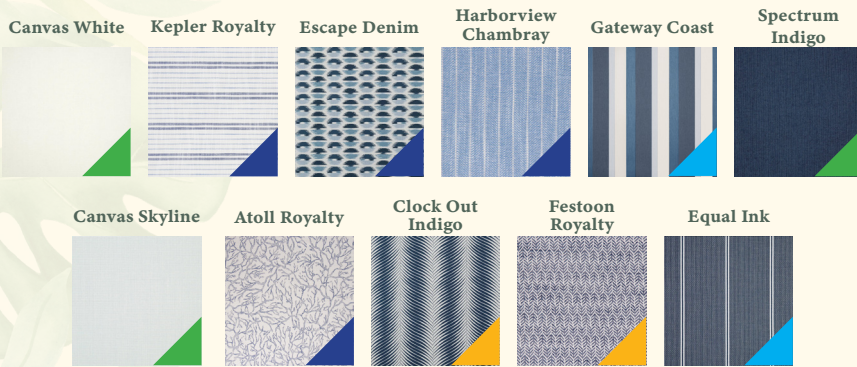

FABRIC OPTIONS

Seaglass

Coastal Fog

Regatta

Lakeside Lodge

Solar

Classic

Legend