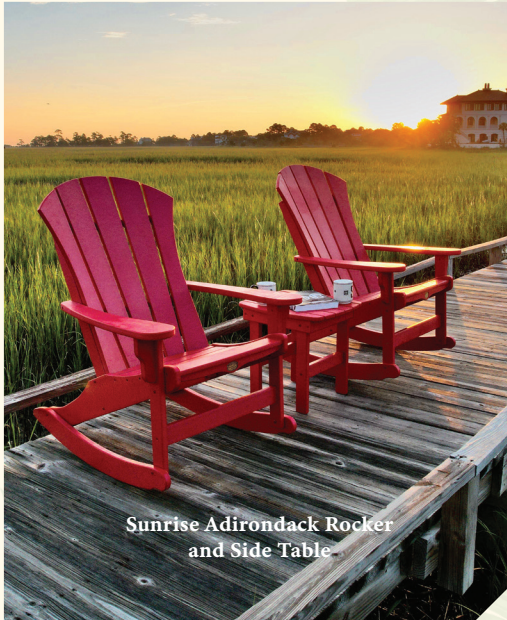

Comfort Deep Seating Collection

*Furniture Price List 2024*

Heritage Woodgrain Collection

Sunrise Adirondack Rocker and Side Table