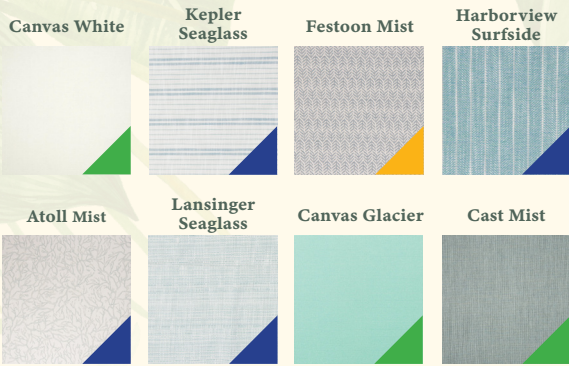

FABRIC OPTIONS

Seaglass