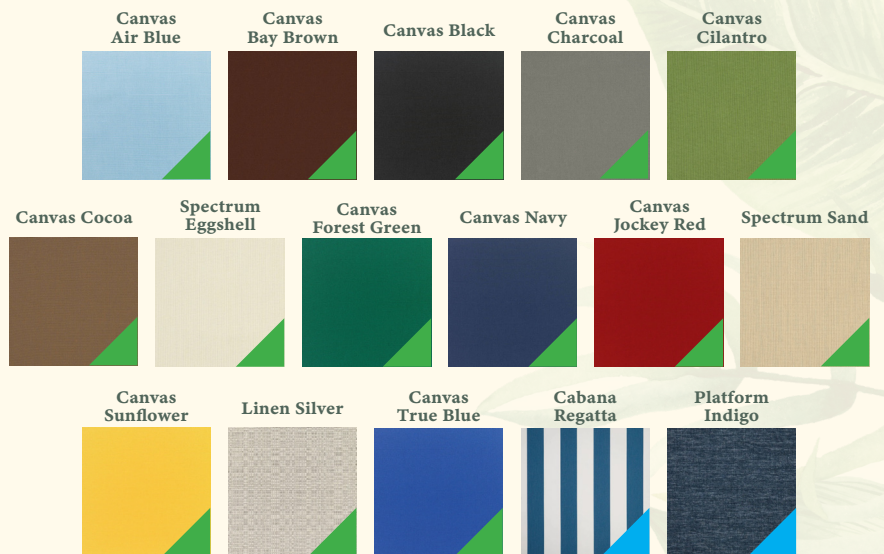

FABRIC OPTIONS

Seaglass

Coastal Fog

Regatta

Lakeside Lodge

Solar

Classic

Legend