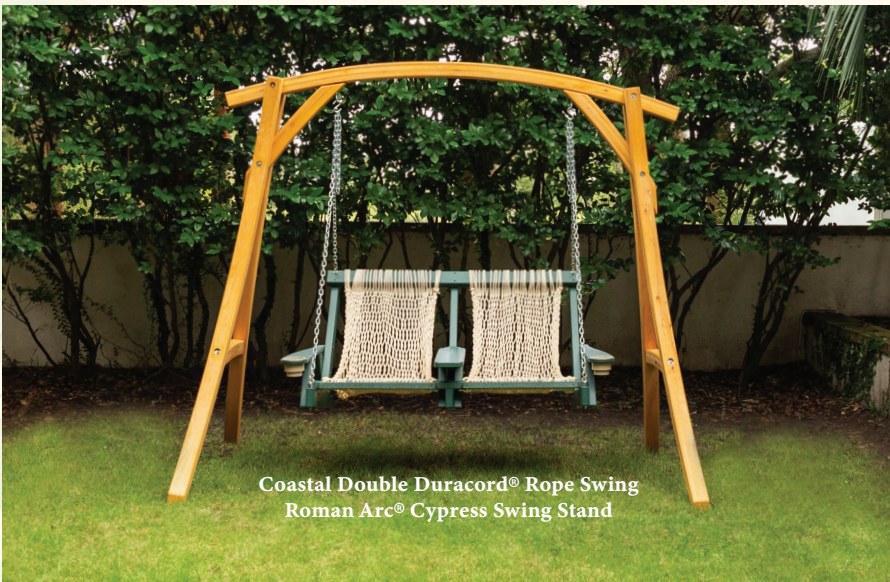

Coastal Double Duracord® Rope Swing
Roman Arc® Cypress Swing Stand