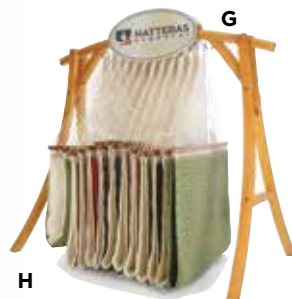

- Polyester Cotton Blend Fabric
- Rope Hammock and Hanging Hardware Storage Accessory

DIMENSIONS 62" L X 13" W
WEIGHT 2 LBS.

POWDER COAT COLORS

DELUXE ROMAN ARC® CYPRESS HAMMOCK STAND	ORIGINAL ROMAN ARC® CYPRESS HAMMOCK STAND	ROMAN ARC® CYPRESS SWING STAND	SINGLE SWING STAND	DOUBLE SWING STAND
				
				
7 layers of laminated Southern Cypress	4 layers of laminated Southern Cypress	5 layers of laminated Southern Cypress	Powder-Coated Steel	Metal
3" x 5" Beam Size	3" x 3" Beam Size			
450 lbs.	450 lbs.	450 lbs.	350 lbs.	450 lbs.
15' L x 5' W x 4' H 150 lbs.	15' L x 4' W x 4' H 100 lbs.	7' W x 5.5' D x 7' H 101 lbs.	4' W x 7' 8" H 80 lbs.	6' 8" W x 7' H 94.5 lbs.
(2) 92" x 15" x 3.5" (1) 86" x 15.5" x 6.5"	(2) 93" x 15" x 3.5"	(1) 91" x 12" x 3" (1) 86" x 15.5" x 6.5"	61.75 x 16 x 9.5	(1) 86.75" x 15.5" x 6.37" (1) 76.25" x 8" x 6.37"
Natural, Cypress SAR	Natural, Cypress SAR-2	Natural Cypress S-2ST	Taupe • CRESTTP	Taupe • SWSC2T

MARKETING MATERIALS

E. HATTERAS HAMMOCKS® AUTHORIZED DEALER WINDOW DECAL

F. HATTERAS HAMMOCKS® 2021 FABRIC SWATCH BOOK HH-SWATCH21

G-H. CYPRESS 12-HAMMOCK DISPLAY

G. Cypress Swing Stand Display Top S-2ST-CBEAM-DIS