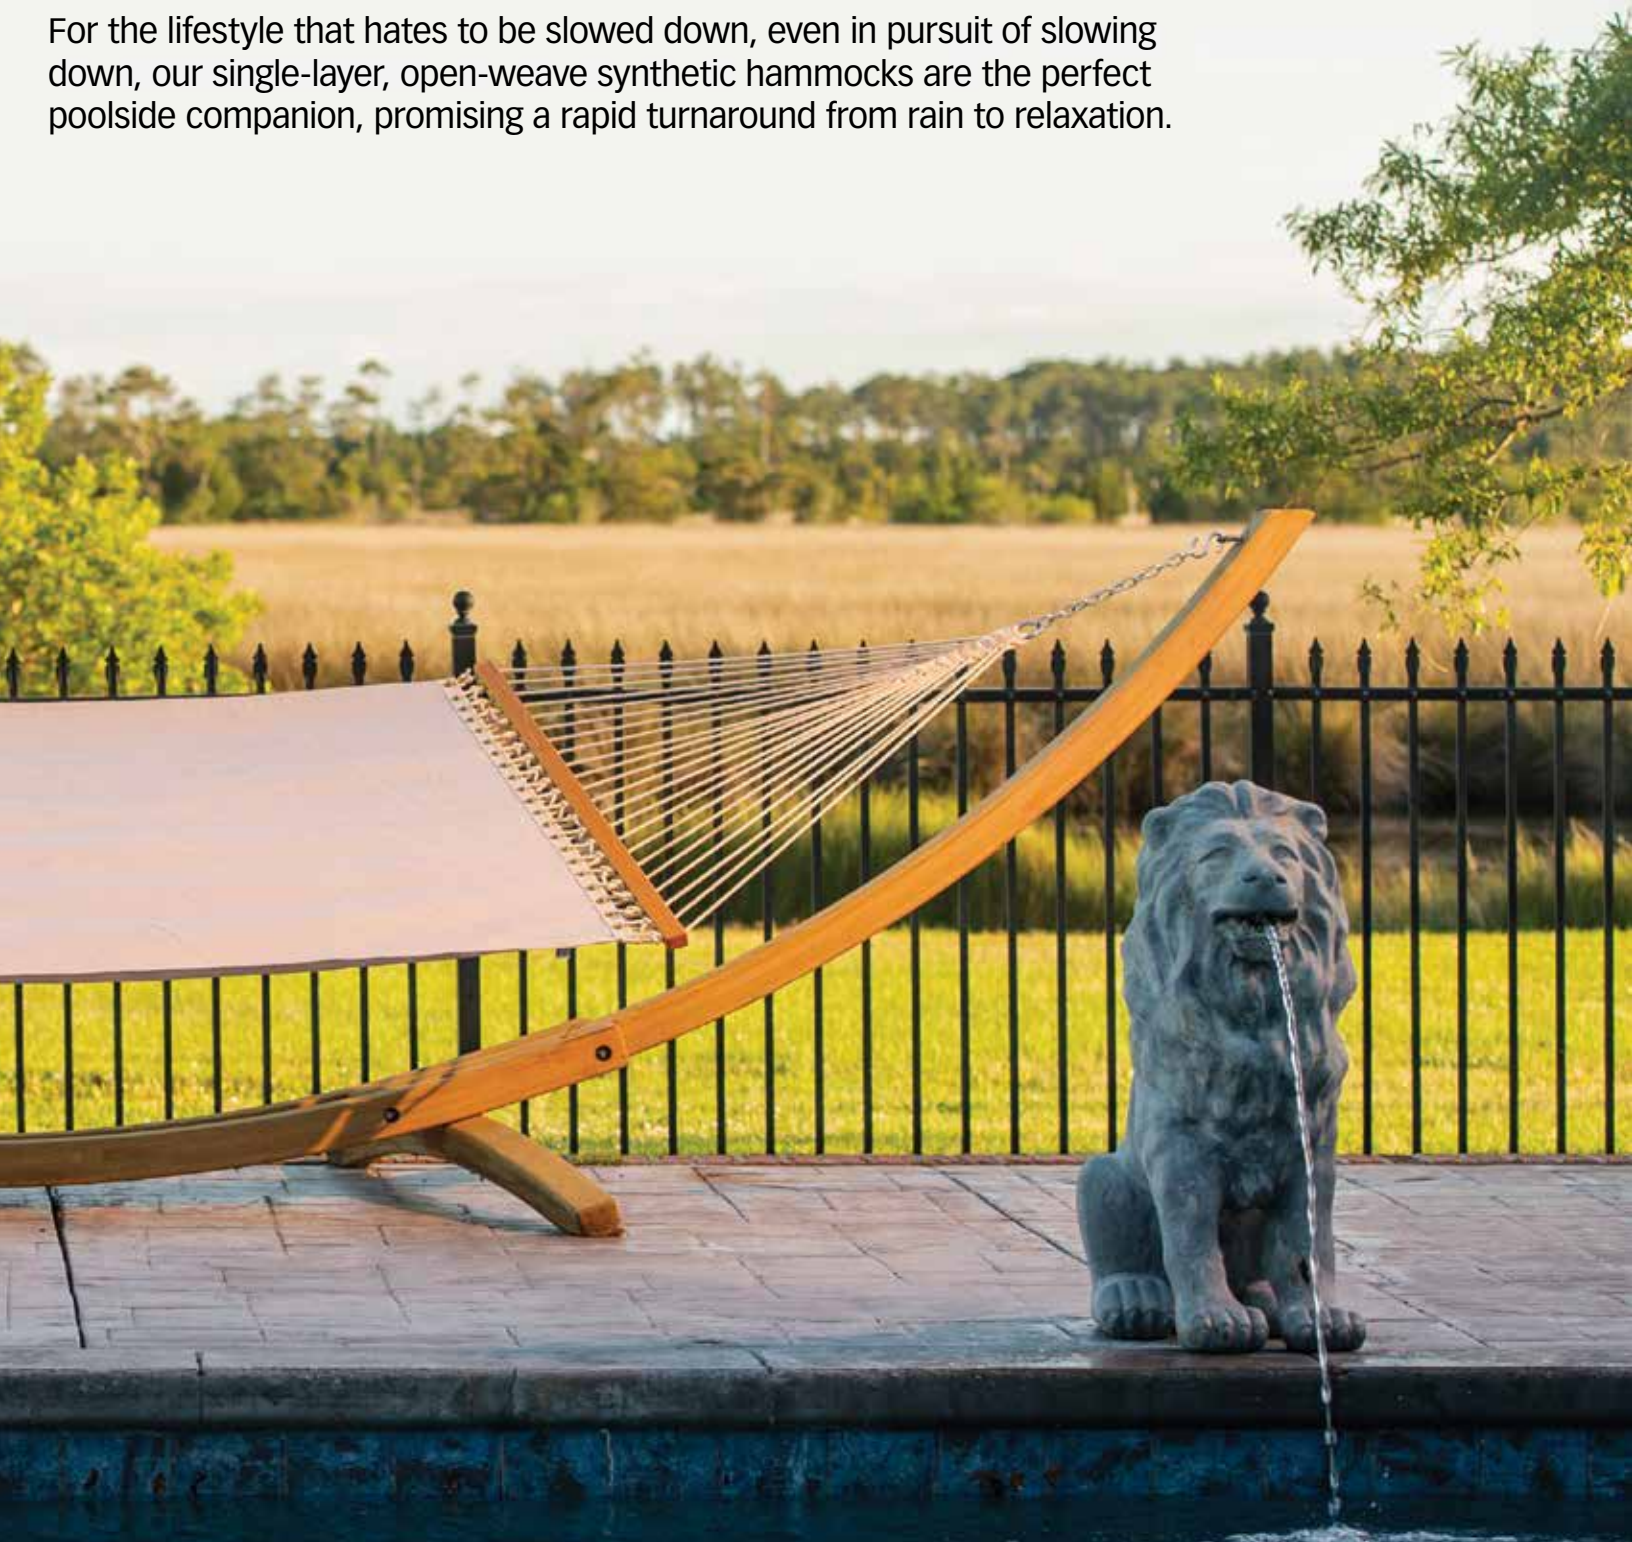

For the lifestyle that hates to be slowed down, even in pursuit of slowing down, our single-layer, open-weave synthetic hammocks are the perfect poolside companion, promising a rapid turnaround from rain to relaxation.

Augustine Oyster • M-130Y